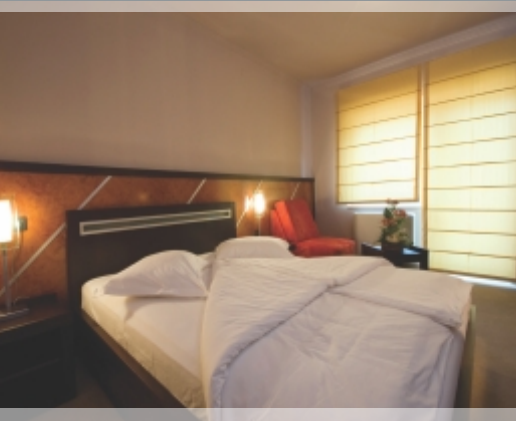

acific™
Z - tralasia
Hospitality Specialists

MANCHESTER & TOWELING

T: + 613 9792 9795 F: +613 9792 9798 E: enquiry@pacoasia.com
3/5 Dingley Avenue, Dandenong Melbourne Vic 3175 Australia

PACOZASIA.COM